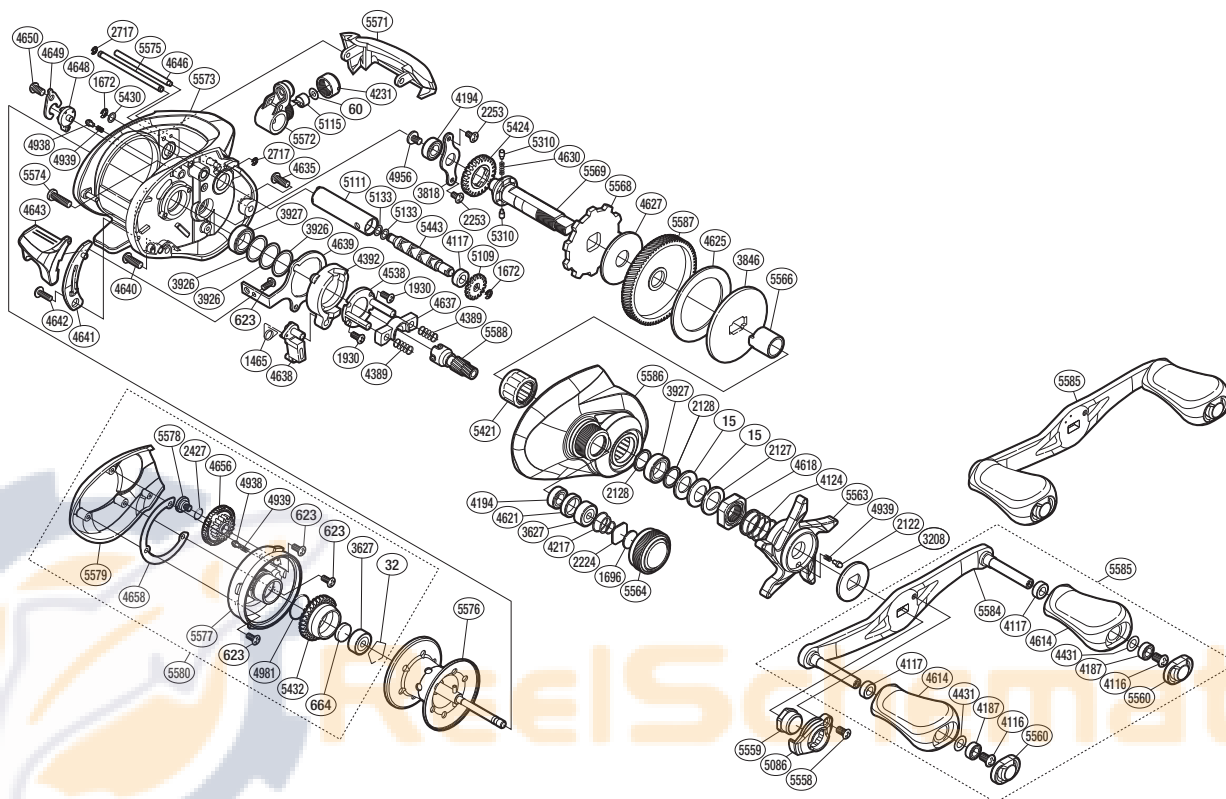

SHIMANO

CHRONARCH
MGL

SA-RB

CH MGL-150XG

Please note that the number of adjusting washers may not be the same as shown in the exploded views. (Adjustment will vary with each individual product.)

(51RH29D150X)

Part No.	Description	Part No.	Description	Part No.	Description
BNT0015	Drag Spring Washer	BNT4431	Washer	BNT5310	Idle Gear Pin
BNT0032	Bearing Retainer	BNT4538	Clutch Cam Retainer	BNT5421	Roller Clutch Bearing
BNT0060	Spacer	BNT4614	Handle Knob	BNT5424	Idle Gear
BNT0623	Screw	BNT4618	Star Drag Nut	BNT5430	Washer
BNT0664	Spacer B	BNT4621	Bearing Spacer	BNT5432	Brake Pipe Gear
BNT1465	Clutch Pawl Spring	BNT4625	Drag Washer	BNT5443	Worm Shaft
BNT1672	E Lock	BNT4627	Drag Washer	BNT5558	Screw
BNT1696	Cast Control Spacer	BNT4630	Idle Gear Spring	BNT5559	Handle Nut
BNT1930	Screw	BNT4635	Screw	BNT5560	Handle Knob Seal
BNT2122	Click Pin	BNT4637	Yoke	BNT5563	Star Drag
BNT2127	Star Drag Spacer	BNT4638	Clutch Pawl	BNT5564	Cast Control Cap
BNT2128	Bearing Washer	BNT4639	Clutch Plate	BNT5566	Roller Clutch Inner Tube
BNT2224	Spool Tension Spacer	BNT4640	Screw	BNT5568	Anti-Reverse Ratchet
BNT2253	Screw	BNT4641	Clutch Bar Guide	BNT5569	Drive Shaft
BNT2427	O Ring	BNT4642	Screw	BNT5571	Level Wind Protector
BNT2717	E Lock	BNT4643	Quick-Fire li Clutch Bar	BNT5572	Line Guide
BNT3208	Star Drag Click Plate	BNT4646	Stabilizer Bar	BNT5573	Frame
BNT3627	Ball Bearing	BNT4648	Side Plate Cam Lever	BNT5574	Screw
BNT3818	Drive Shaft Retainer	BNT4649	Cam Lever Retainer	BNT5575	Line Guard
BNT3846	Key Washer	BNT4650	Screw	BNT5576	Spool Assembly
BNT3926	Washer	BNT4656	Br Dial	BNT5577	Brake Case
BNT3927	Ball Bearing	BNT4658	Washer	BNT5578	Screw
BNT4116	Screw	BNT4938	Click Pin	BNT5579	Left Side Plate
BNT4117	Bushing	BNT4939	Click Spring	BNT5580	Left Side Plate Assembly
BNT4124	Star Drag Spring	BNT4956	Screw	BNT5584	Handle Shank Assembly
BNT4187	Ball Bearing	BNT4981	O Ring	BNT5585	Handle Assembly
BNT4194	Ball Bearing	BNT5086	Handle Retainer	BNT5586	Right Side Plate
BNT4217	Spool Tension Spring	BNT5109	Idle Gear	BNT5587	Drive Gear
BNT4231	Pawl Cap	BNT5111	Level Wind Guard	BNT5588	Pinion Gear
BNT4389	Yoke Spring	BNT5115	Line Guide Pawl		
BNT4392	Clutch Cam	BNT5133	Washer	BNT4692	B-100 Oil (accessory)